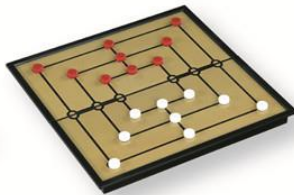

★Folding Magnetic Nine Men's Morris
Item No.: 3822
Packing: Color box
QTY/CTN: 48 PCS
Size: 25 x 25 x 2 cm
MEAS.: 52 x 26 x 52.5 cm
GW/NW: 18.5/17.5 kgs