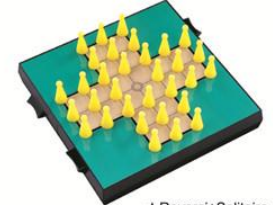

★Reversi+Sho-gi
 Item No.:2704C

★Reversi+Chinese Checkers
 Item No.:2706C

★Reversi+13 lines Go Game
 Item No.:2708C

★Reversi+Backgammon
 Item No.:2710C

★Reversi+Solitaire
 Item No.:2712C

+

★10 lines Go Game+Chinese Chess
 Item No.: 2742C
 Packing: Color box
 QTY/CTN: 48 PCS
 Size: 16.5 x 16.5 x 2.5 cm
 MEAS.: 37 x 33.5 x 36 cm
 GW/NW: 17.5/16.5 kgs