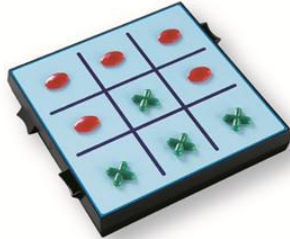

★Chess+Reversi
 Item No.:2714C

★Chess+Snakes&Ladders
 Item No.:2716C

★Chess+ Ludo Game
 Item No.:2732C

★Chess+Chinese Checkers
 Item No.:2720C

★Chess+Tic-Tac-Toe
 Item No.:2722C

★Chess+ 13 lines Go Game
 Item No.:2724C