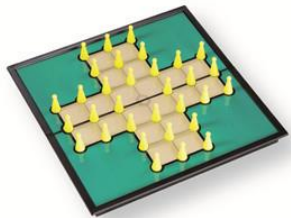

★Folding Magnetic Solitaire
Item No.: 3834
Packing: Color box
QTY/CTN: 48 PCS
Size: 25 x 25 x 2 cm
MEAS.: 52 x 26 x 52.5 cm
GW/NW: 22/20 kgs