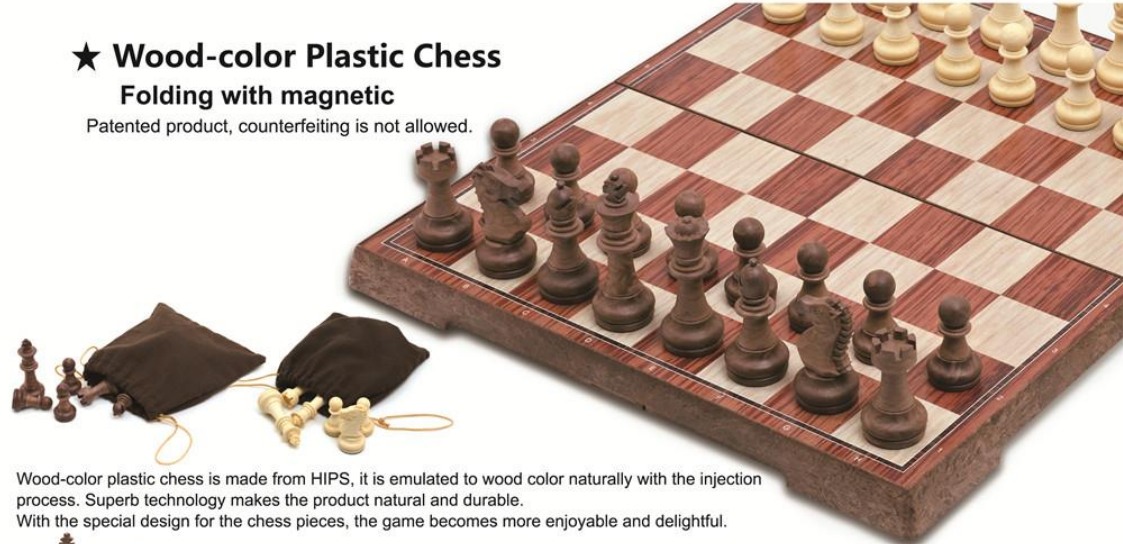

Company website: <http://www.ubongame.com>

Visit Our Website

Follow Our Instagram

★ **Wood-color Plastic Chess
Folding with magnetic**

Patented product, counterfeiting is not allowed.

Wood-color plastic chess is made from HIPS, it is emulated to wood color naturally with the injection process. Superb technology makes the product natural and durable. With the special design for the chess pieces, the game becomes more enjoyable and delightful.