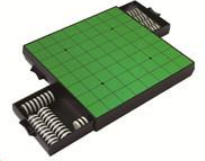

★Chess+ Backgammon
 Item No.:2726C

★Chess+ Nine Men's Morris
 Item No.:2728C

★Chess+ Solitaire
 Item No.:2730C

★2 in 1 Magnetic Game
 Packing: Color box
 QTY/CTN: 48 PCS
 Size: 16.5 x 16.5 x 2.5 cm
 MEAS.: 37 x 33.5 x 36 cm
 Double-faced Board:
 Reversi+Any one of following games