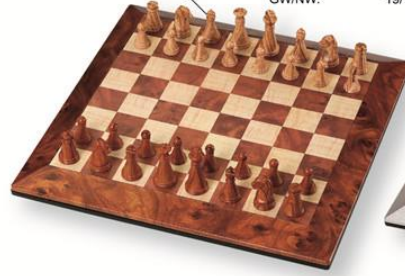

★Peach-wood color Magnetic Chess
Item No.: 1702
Packing: Color box
QTY/CTN: 48 PCS
Size: 20 x20 x 2 cm
MEAS.: 56 x 33 x 51 cm
GW/NW: 22.5/21 kgs