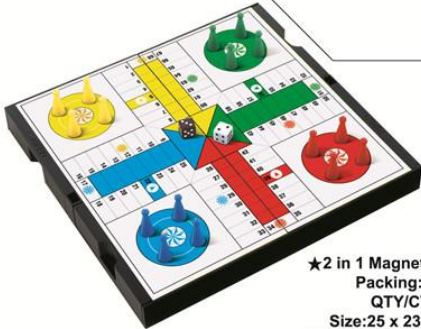

★Magnetic Folding 13 lines Go Game
Item No.:1714

★2 in 1 Magnetic Games
Packing:Color box
QTY/CTN:24PCS
Size:25 x 23.5 x 2.6cm
MEAS.: 48.5x 36 x 27.5cm
Folding Double-faced Board

★Ludo Game+ Snake & Ladders Game
Item No.: 3748C