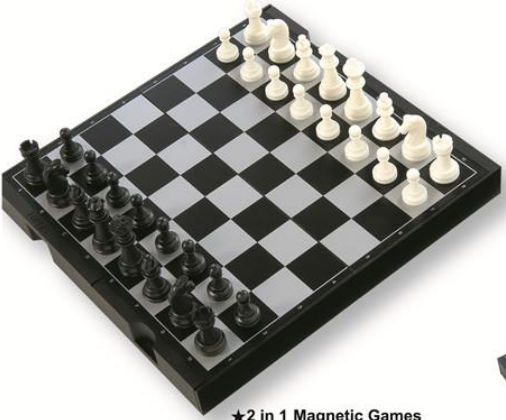

★The following 3 item
 any 2 can assortment.

Packing: Color box QTY/CTN: 48 PCS Size: 16.5 x 16.5 x 2.5 cm MEAS.: 37 x 33.5 x 36 cm GW/NW: 17.5/16.5 kgs

★Ludo Game+ Snakes & Ladders Game
 Item No.:2734C

★Ludo Game+ Chinese Checkers
 Item No.:2736C

★Snakes & Ladders Game + Chinese Checkers
 Item No.:2738C

★2 in 1 Magnetic Games
Packing: Color box
QTY/CTN: 24 PCS
Size: 25 x 23.5 x 2.6 cm
MEAS.: 48.5 x 36 x 27.5 cm
Folding Double-faced Board
Chess+Any one game as followed