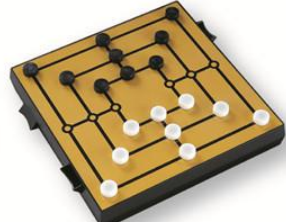

★Chess+Tic-Tac-Toe
Item No.:2722C

★Chess+ Nine Men's Morris
Item No.:2728C