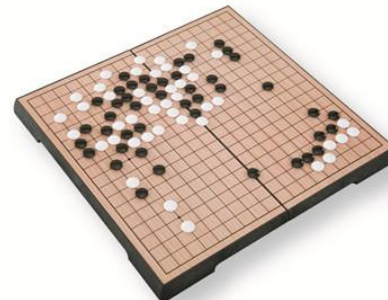

★Item No.: 3054L
Packing: Color box
QTY/CTN: 36 PCS
Size: 32 x 27.5 x 2.1 cm
MEAS.: 57 x 30 x 52.5 cm
GW/NW: 25.5/24.5 kgs

★Item No.: 2354L
Packing: Color box
QTY/CTN: 48 PCS
Size: 24.6 x 21.6 x 1.9 cm
MEAS.: 51.5 x 23.5 x 55.5 cm
GW/NW: 22.6/21.6 kgs

★ Magnetic Folding 19 lines Go Game
Item No.: 4864
Packing: Color box
QTY/CTN: 24 PCS
Size: 31 x 31 x 2 cm
MEAS.: 54.5 x 32.5 x 52 cm
GW/NW: 25/24 kgs

★Magnetic Folding 13 lines Go Game
Item No.: 2650
Packing: Color box
QTY/CTN: 48 PCS
Size: 24 x 24 x 2 cm
MEAS.: 48 x 25.5 x 52 cm
GW/NW: 25/23.5 kgs

★ Magnetic Folding 19 lines Go Game
Item No.: 2618
Packing: Color box
QTY/CTN: 48 PCS
Size: 24 x 24 x 2 cm
MEAS.: 48 x 25.5 x 52 cm
GW/NW: 29/27 kgs

★Magnetic Folding 13 lines Go Game
Item No.: 1512
Packing: Color box
QTY/CTN: 96 PCS
Size: 16.5 x 16.5 x 1.8 cm
MEAS.: 46 x 35 x 29 cm
GW/NW: 25/23 kgs

★ Magnetic Folding 13 lines Go Game
Item No.: 2012
Packing: Color box
Size: 20 x 20 x 2 cm