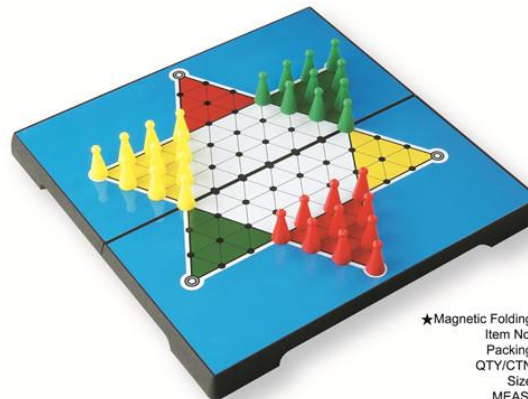

★Magnetic Folding Chinese Checkers
Item No.: 2614
Packing: Color box
QTY/CTN: 48 PCS
Size: 24 x25x 2 cm
MEAS.: 48 x 25.5x 52 cm
GW/NW: 20/18 kgs

★Magnetic Folding Chinese Checkers
Item No.: 1524
Packing: Color box
QTY/CTN: 96 PCS
Size: 16.5 x16.5x 1.8 cm
MEAS.: 46 x 35 x 29 cm
GW/NW: 18/16 kgs

★Magnetic Folding Chinese Checkers
Item No.: 2024
Packing: Color box
Size: 20 x 20 x 2 cm