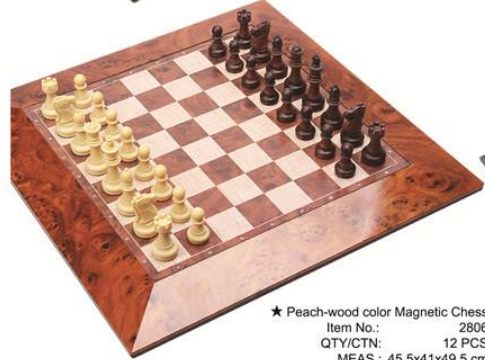

**HOT
SELL**

**★3 in 1 Magnetic Chess+Checkers+Backgammon
Folding Double-Faced Board**

★Item No.: 48812
Packing: Color box
QTY/CTN: 24 PCS
Size: 32 x 32 x 2 cm
MEAS.: 54 x 33 x 35 cm
GW/NW: 22.5/21.5 kgs

★Item No.: 49912
Packing: Color box
QTY/CTN: 24 PCS
Size: 36 x 37 x 2.5 cm
MEAS.: 56.5 x 37 x 39 cm
GW/NW: 31.5/30 kgs

★Item No.: 38810
Packing: Color box
QTY/CTN: 48 PCS
Size: 25 x 25x 2 cm
MEAS.: 52 x 26 x52.5 cm
GW/NW: 27/25 kgs

★Item No.: 4850
Packing: Color box
QTY/CTN: 24 PCS
Size: 31 x 31x 2 cm
MEAS.: 54 x 32.5x 34 cm
GW/NW: 24.5/23.2 kgs

**★2 in 1 Magnetic Checkers+Backgammon
Folding Double-Faced Board**

★Item No.: 48812R
Packing: Color box
QTY/CTN: 24 PCS
Size: 32 x 32 x 2 cm
MEAS.: 54 x 33 x 35 cm
GW/NW: 18.5/17.5 kgs

★Item No.: 49912R
Packing: Color box
QTY/CTN: 24 PCS
Size: 36 x 37 x 2.5 cm
MEAS.: 56.5 x 37 x 39 cm
GW/NW: 24.5/23.5 kgs

★Item No.: 38810R
Packing: Color box
QTY/CTN: 48 PCS
Size: 25 x 25x 2 cm
MEAS.: 52 x 26 x52.5 cm
GW/NW: 22.5/21.5 kgs

★ Peach-wood color Magnetic Chess
Item No.: 2906
QTY/CTN: 12 PCS
MEAS.: 57 x 41 x 51 cm
GW/NW: 24/22 kgs

★ Gold & Silver Magnetic Chess
Item No.: 2908A
QTY/CTN: 12 PCS
MEAS.: 57 x 41 x 51 cm
GW/NW: 24/22 kgs

★ Black & White Magnetic Chess
Item No.: 2908B
QTY/CTN: 12 PCS
MEAS.: 57 x 41 x 51 cm
GW/NW: 24/22 kgs

★ Peach-wood color Magnetic Chess
Item No.: 2806
QTY/CTN: 12 PCS
MEAS.: 45.5x41x49.5 cm
GW/NW: 22/20 kgs

★ Gold & Silver Magnetic Chess
Item No.: 2808A
QTY/CTN: 12 PCS
MEAS.: 45.5x41x49.5 cm
GW/NW: 22/20 kgs

★ Black & White Magnetic Chess
Item No.: 2808B
QTY/CTN: 12 PCS
MEAS.: 45.5x41x49.5 cm
GW/NW: 22/20 kgs

★ Peach-wood color Magnetic Chess
Item No.: 1802
QTY/CTN: 18 PCS
MEAS.: 55.5x38x33.5 cm
GW/NW: 19/18 kgs

★ Gold & Silver Magnetic Chess
Item No.: 1804A
QTY/CTN: 18 PCS
MEAS.: 55.5x38x33.5 cm
GW/NW: 19/18 kgs