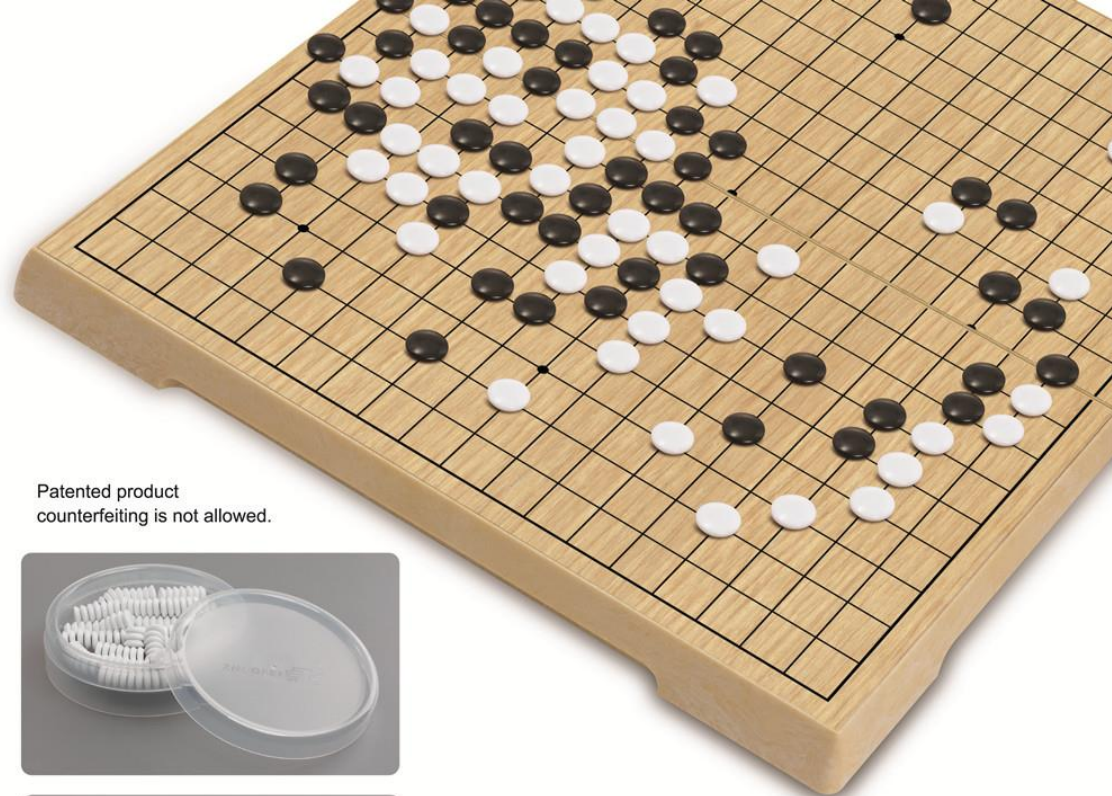

Patented product
counterfeiting is not allowed.