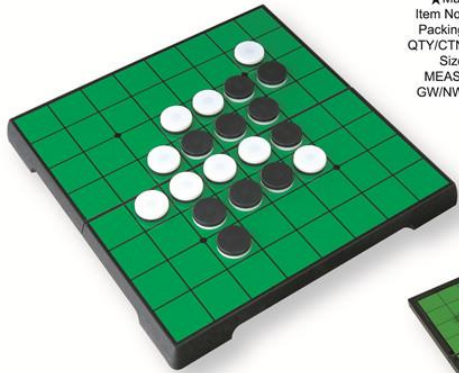

★Magnetic Folding Reversi
Item No.: 4860
Packing: Color box
QTY/CTN: 24 PCS
Size: 31 x 31 x 2 cm
MEAS.: 54.5x 32.5x 34.5 cm
GW/NW: 25/24 kgs

★Magnetic Folding Reversi
Item No.: 2602
Packing: Color box
QTY/CTN: 48 PCS
Size: 24 x 24 x 2 cm
MEAS.: 48x 25.5x 52 cm
GW/NW: 28.5/26.5 kgs

★Magnetic Folding Reversi
Item No.: 1518
Packing: Color box
QTY/CTN: 96 PCS
Size: 16.5x 16.5x1.8 cm
MEAS.: 46 x 35 x 29 cm
GW/NW: 25/23 kgs

★ Magnetic Folding Reversi
Item No.: 2018
Packing: Color box
Size: 20 x 20 x 2 cm