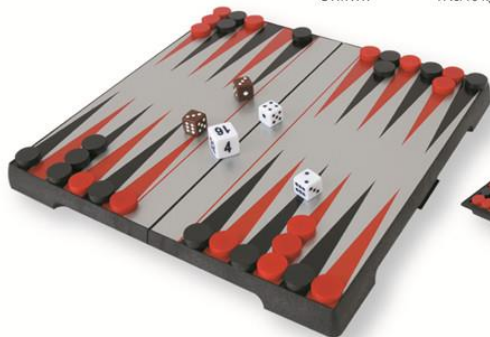

★Folding Magnetic Backgammon
Item No.: 3820
Packing: Color box
QTY/CTN: 48 PCS
Size: 25 x 25 x 2 cm
MEAS.: 52 x 26 x 52.5 cm
GW/NW: 20/19 kgs

★Folding Magnetic Backgammon
Item No.: 1770
Packing: Color box
QTY/CTN: 96 PCS
Size: 20 x 20 x 1 cm
MEAS.: 41 x 38 x 32.5 cm
GW/NW: 15/14 kgs